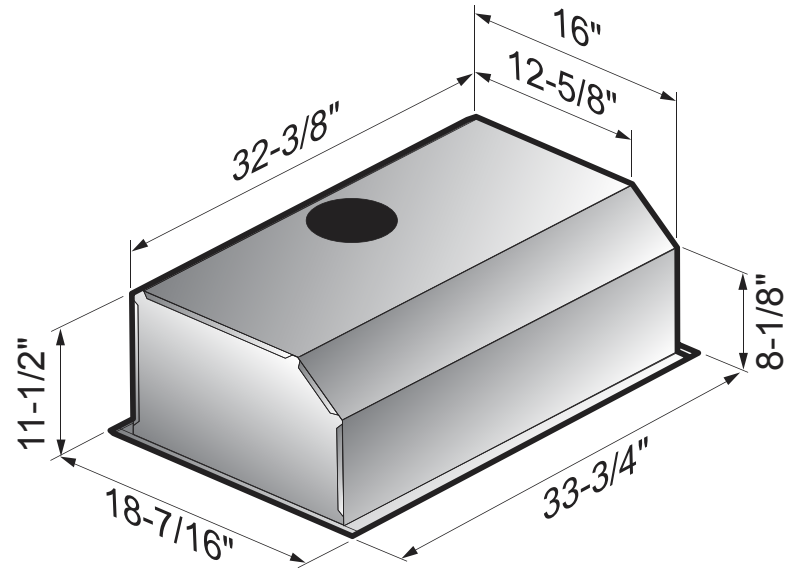

## Features and Benefits:

- Make-Up Air Compliant - Check Local Codes
- 395 CFM high velocity blower optimally removes Smoke, Grease and Odors
- 3 speed electronic illuminated controls
- Two 50W Halogen Lights - Provide brilliant illumination over the cooking surface
- Unit Dimensions: 33 3/4" W x 18 7/16" D x 11 1/2" T
- Cut Out Dims: 32 1/2" " W x 16 3/8" D
- Professional Baffle Filters - Trap airborne smoke and grease particles. They can be easily removed for dishwasher-safe cleaning
- Compact design makes installation a breeze
- Mounting Height from cooking surface 27"-32"
- Sound level 1 - 4 Sones

Cut out dimensions: Width 32 1/2" Depth: 16 3/8"

WIDTH	DEPTH	FLOW RATE
34"	19"	395