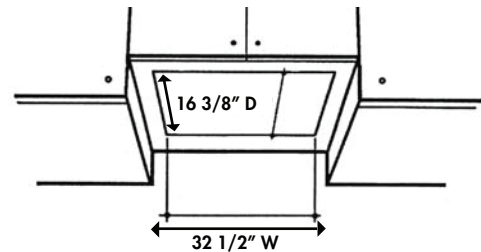

## Features and Benefits:

- Make-Up Air Compliant - Check Local Codes
- 395 CFM high velocity blower optimally removes Smoke, Grease and Odors
- 3 speed electronic illuminated controls
- Two 50W Halogen Lights - Provide brilliant illumination over the cooking surface
- Unit Dimensions: 33 3/4" W x 18 7/16" D x 11 1/2" T
- Cut Out Dims: 32 1/2" " W x 16 3/8" D
- Professional Baffle Filters - Trap airborne smoke and grease particles. They can be easily removed for dishwasher-safe cleaning
- Compact design makes installation a breeze
- Mounting Height from cooking surface 27"-32"
- Sound level 1 - 4 Sones

Cut out dimensions: Width 32 1/2" Depth: 16 3/8"

WIDTH	DEPTH	FLOW RATE
34"	19"	395