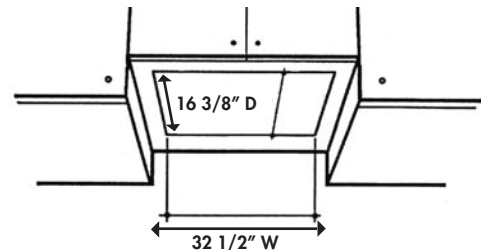

XO

www.xoappliance.com

XOI Spec Sheet

Insert

Model: XOI33S

Sizes: 33.75" **Depth:** 18 7/16"

Features and Benefits:

- 600 CFM high velocity blower optimally removes Smoke, Grease and Odors
- 3 speed electronic illuminated controls
- Two 50W Halogen Lights - Provide brilliant illumination over the cooking surface
- Unit Dimensions: 33 3/4" W x 18 7/16" D x 11 1/2" T
Cut Out Dims: 32 1/2" " W x 16 3/8" D
- Professional Baffle Filters - Trap airborne smoke and grease particles. They can be easily be removed for dishwasher-safe cleaning
- Compact design makes installation a breeze
- Mounting Height from cooking surface 27"-32"
- Sound level 1.8 - 6.5 Sones

2 YEAR
PARTS & LABOR
WARRANTY

Cut out dimensions: Width 32 1/2" Depth: 16 3/8"

WIDTH	DEPTH	FLOW RATE
34"	19"	600

DESIGNED & CRAFTED IN

ITALY

All XO hoods are UL approved. 