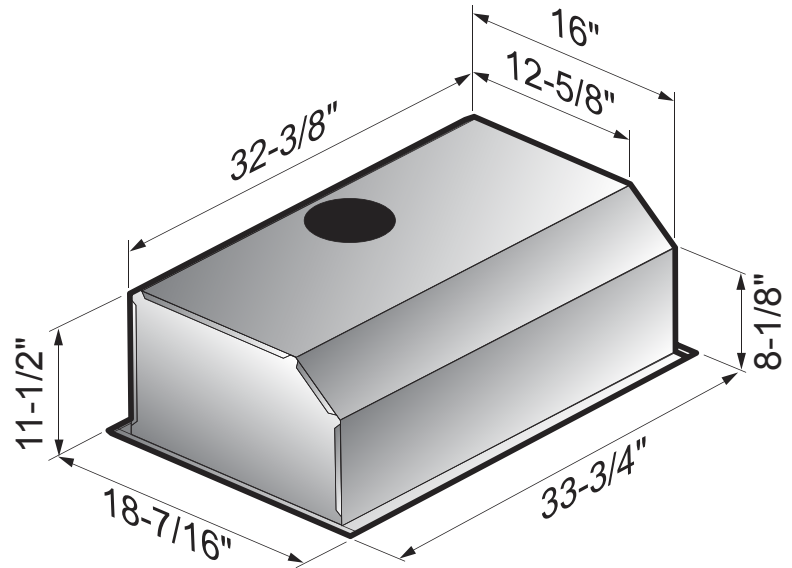

XO

www.xoappliance.com

XOI Spec Sheet

Insert

Model: XOI33S

Sizes: 33.75" **Depth:** 18 7/16"

Features and Benefits:

- 600 CFM high velocity blower optimally removes Smoke, Grease and Odors
- 3 speed electronic illuminated controls
- Two 50W Halogen Lights - Provide brilliant illumination over the cooking surface
- Unit Dimensions: 33 3/4" W x 18 7/16" D x 11 1/2" T
Cut Out Dims: 32 1/2" " W x 16 3/8" D
- Professional Baffle Filters - Trap airborne smoke and grease particles. They can be easily be removed for dishwasher-safe cleaning
- Compact design makes installation a breeze
- Mounting Height from cooking surface 27"-32"
- Sound level 1.8 - 6.5 Sones

2 YEAR
PARTS & LABOR
WARRANTY

Cut out dimensions: Width 32 1/2" Depth: 16 3/8"

WIDTH	DEPTH	FLOW RATE
34"	19"	600

DESIGNED & CRAFTED IN

ITALY

All XO hoods are UL approved. 