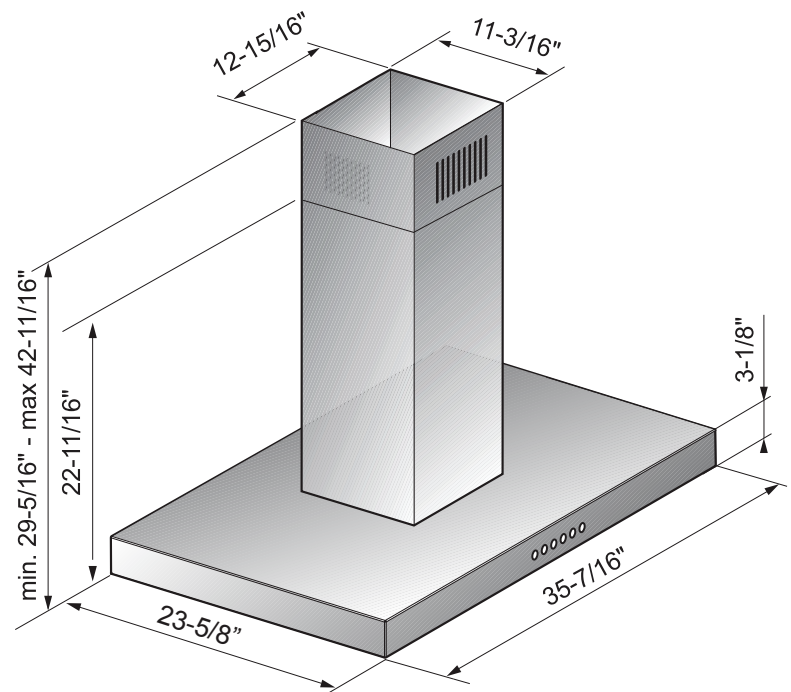

XORI Spec Sheet

Island Hood

2 YEAR
PARTS & LABOR
WARRANTY

Model: XORI36S

Size: 36"

Depth: 23 5/8"

Features and Benefits:

- 600 CFM high velocity blower optimally removes Smoke, Grease and Odors
- 3 speed electronic illuminated controls
- 15 Minute delay off
- Two 50 W Halogen Lights - Provide brilliant illumination over the cooking surface
- High quality Stainless Steel with incomparable handcrafted Italian finish
- Aluminum Mesh Filters - Trap airborne smoke and grease particles. They can be easily be removed for dishwasher-safe cleaning
- Telescopic duct cover fits ceilings 8' to 9'
- Mounting Height from cooking surface 27"-32"
- Sound level 1.8 - 6.5 Sones

Duct Options and Electrical Requirements:

- 6 inch duct required
- Ductless Option for applications where no ducting is available
- AC 115v—60hz (4amp)

Options:

Optional duct cover extension is available for ceiling heights up to 10 ft tall

36" Part # XOEDCRI

Optional recirculation kit available

36" Part # XORFK01

XO

www.xoappliance.com

XO is Exclusively Distributed by:
Eastern Marketing Corp 24 Eisenhower Parkway Roseland,
New Jersey 07068 800-966-8300
www.easternmarketingcorp.com

All XO hoods are UL approved.

DESIGNED & CRAFTED IN

ITALY